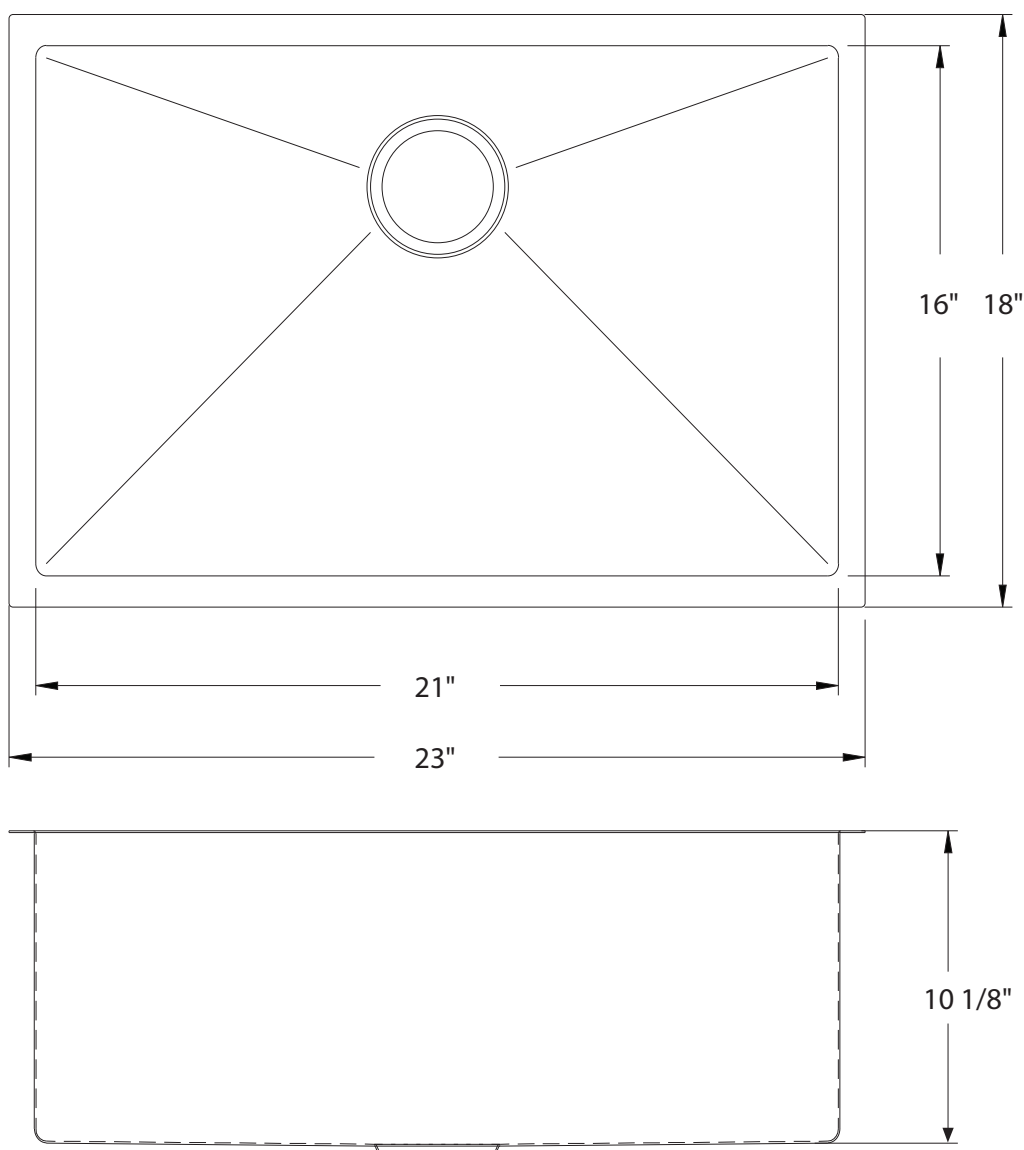

DIMENSIONS/TECHNICAL DATA

Undermount - Single Bowl Stainless Steel Sinks - S901

ATTENTION! Dimensions may vary by up to 3/8". It is highly recommended to pull all dimensions of actual model for installation and measuring purposes.